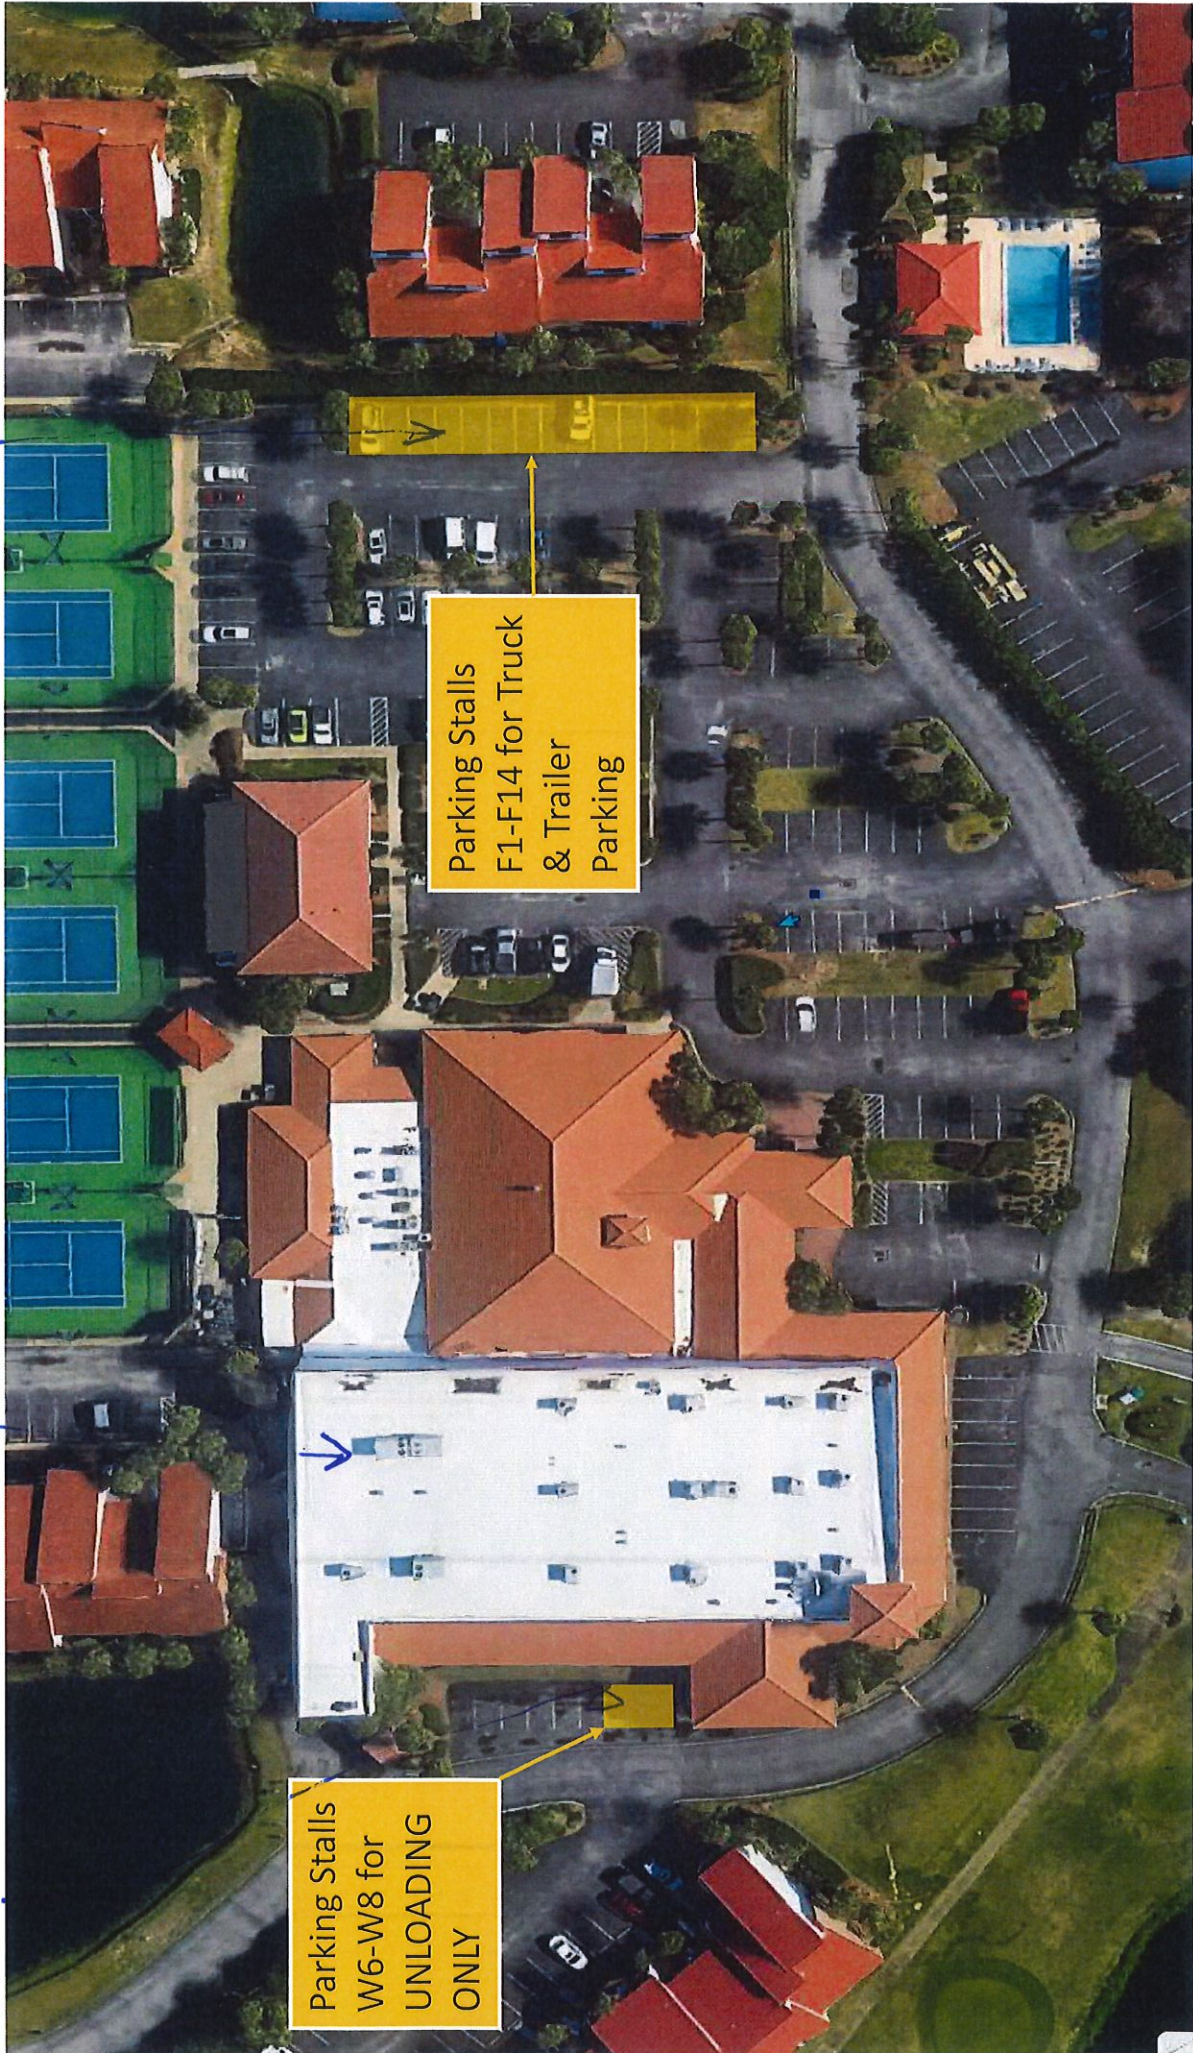

Conference Center

*Unloading Props
W6-W8*

*Parking for
Prop Trucks
& detached prop trailers*

Parking Stalls
W6-W8 for
UNLOADING
ONLY

Parking Stalls
F1-F14 for Truck
& Trailer
Parking

Parking for
Prop Trucks
& detached prop trailers

Prop Shop
Truck / Trailer
*Back tires must be on the service road

Shoppes of Edgewater

Grassy Knoll

PANAMA CITY BEACH
EVENT CENTER
AT EDGEWATER BEACHES GOLF RESORT

Edgewater
Beach
Resorts

Beach side

Yellow area for Prop trucks if Guest is staying on property
Green along the fence line for Prop Trucks for Guests not staying
on property
1st come 1st serve

Truck & Trailer
Parking for Resort
Guests

Overflow Truck &
Trailer Parking