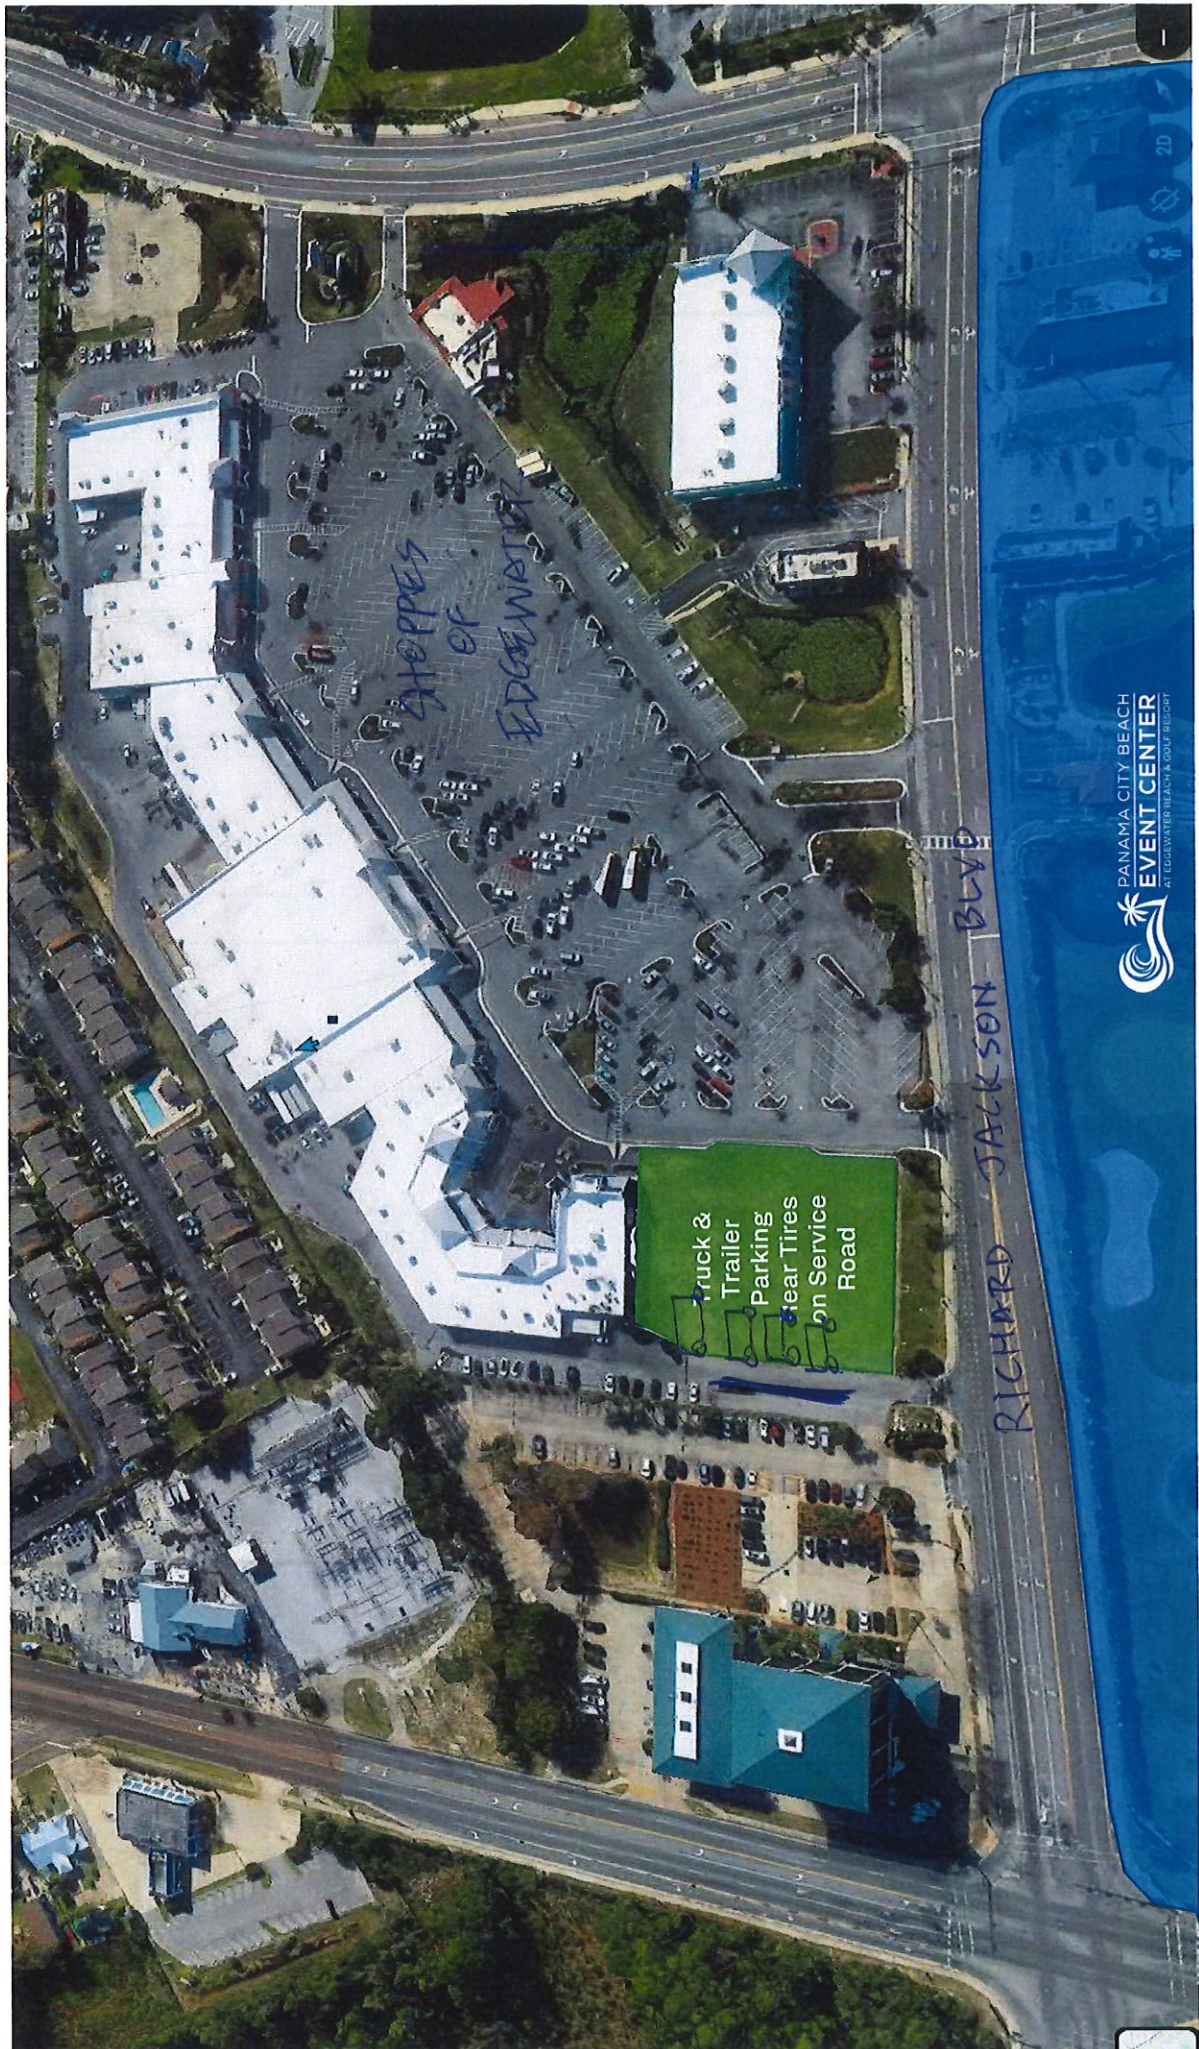

Conference Center

*Unloading Props
W6-W8*

*Parking for
Prop Trucks
& detached prop trailers*

Parking Stalls
W6-W8 for
UNLOADING
ONLY

Parking Stalls
F1-F14 for Truck
& Trailer
Parking

Parking for
Prop Trucks
& detached prop trailers

Prop Shop
Truck / Trailer
*Back tires must be on the service road

Shoppes of Edgewater

Grassy Knoll

PANAMA CITY BEACH
EVENT CENTER
AT EDGEWATER BEACHES GOLF RESORT

Edgewater
Beach
Resorts

Beach side

Yellow area for Prop trucks if Guest is staying on property
Green along the fence line for Prop Trucks for Guests not staying
on property
1st come 1st serve

Truck & Trailer
Parking for Resort
Guests

Overflow Truck &
Trailer Parking